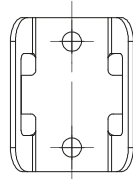

PFR08

SERIES

Cable tie mount plate

PFR08R3221000.51

PFR08R3221001.51

PFR08R3221002.51

PFR08R3221003.51

Material