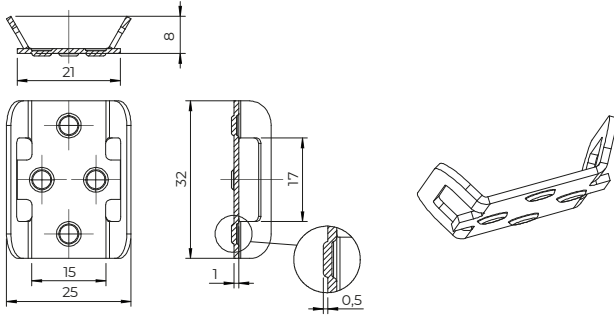

Material

316 Stainless Steel

Non binding dimensions, expressed in mm.

WARNING: for more information regarding product availability and feasibility, please contact the tech/sales office.

Juno Industries BVBA - Stoktevijver 22 - 9930 Zomergem/België/Belgique
 Tel/tél: (0)9/395.95.90 - Fax: (0)9/395.95.91 - co@junoindustries.eu

PFRY08

SERIES

Cable tie mount plate with round spacers

PFRY08R3221004.51

PFRY08R3221004.51

Material

Stainless Steel 316

Non binding dimensions, expressed in mm.