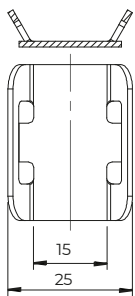

PFR08R3221003.51