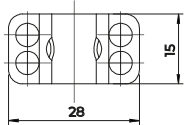

316 Stainless Steel

PFR08R3221003.51

PFR08R3221003.51

Non binding dimensions, expressed in mm.

PFR10

SERIES

PFR10R2815001.51

PFR10R2815001.51

Material

316 Stainless Steel

Non binding dimensions, expressed in mm.

WARNING: for more information regarding product availability and feasibility, please contact the tech/sales office.

Juno Industries BVBA - Stoktevijver 22 - 9930 Zomergem/België/Belgique
 Tel/tél: (0)9/395.95.90 - Fax: (0)9/395.95.91 - co@junoindustries.eu